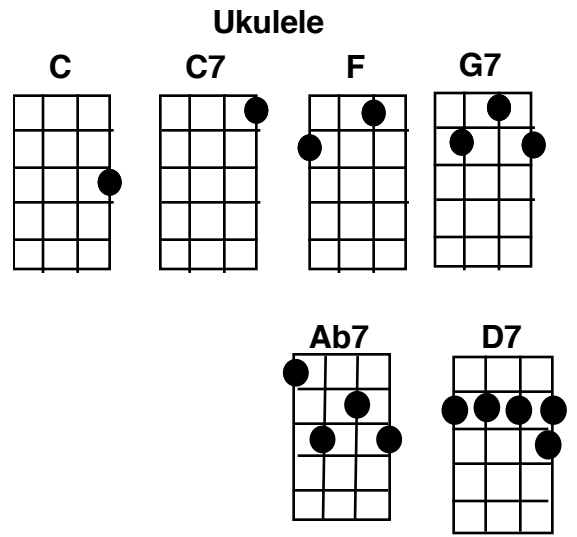

# Your Cheatin' Heart (1952)

**C C7 F**  
 Your cheatin heart will make you weep  
**Ab7 G7 C**  
 You'll cry and cry and try to sleep  
**G7 C C7 F**  
 But sleep won't come the whole night through  
**Ab7 G7 C**  
 Your cheatin heart will tell on you.

**C7 F C**  
 When tears come down like fallin' rain  
**D7 G7**  
 You'll toss around and call my name  
**C C7 F**  
 You'll walk the floor the way I do  
**Ab7 G7 C F C**  
 Your cheatin heart will tell on you.

(instrumental break)

**C C7 F**  
 Your cheatin heart will pine some day  
**Ab7 G7 C**  
 And crave the love you through away  
**G7 C C7 F**  
 The time will come when you'll be blue  
**Ab7 G7 C**  
 Your cheatin heart will tell on you.

**C7 F C**  
 When tears come down like fallin' rain  
**D7 G7**  
 You'll toss around and call my name  
**C C7 F**  
 You'll walk the floor the way I do  
**Ab7 G7 C**  
 Your cheatin heart will tell on you.