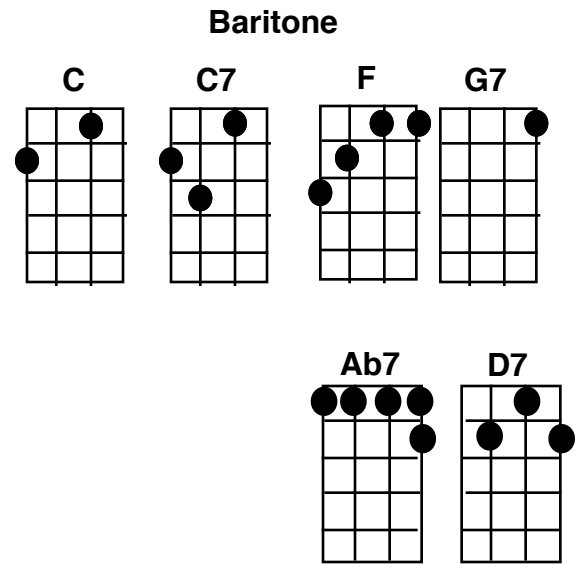

# Your Cheatin' Heart (1952)

**C C7 F**  
 Your cheatin heart will make you weep  
**Ab7 G7 C**  
 You'll cry and cry and try to sleep  
**G7 C C7 F**  
 But sleep won't come the whole night through  
**Ab7 G7 C**  
 Your cheatin heart will tell on you.

**C7 F C**  
 When tears come down like fallin' rain  
**D7 G7**  
 You'll toss around and call my name  
**C C7 F**  
 You'll walk the floor the way I do  
**Ab7 G7 C F C**  
 Your cheatin heart will tell on you.

(instrumental break)

**C C7 F**  
 Your cheatin heart will pine some day  
**Ab7 G7 C**  
 And crave the love you through away  
**G7 C C7 F**  
 The time will come when you'll be blue  
**Ab7 G7 C**  
 Your cheatin heart will tell on you.

**C7 F C**  
 When tears come down like fallin' rain  
**D7 G7**  
 You'll toss around and call my name  
**C C7 F**  
 You'll walk the floor the way I do  
**Ab7 G7 C**  
 Your cheatin heart will tell on you.