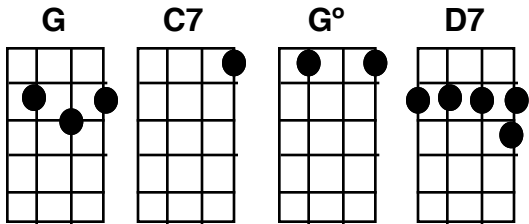

Oh, Lady Be Good

G C7 G G° D7
 Oh, sweet and love - ly la - dy, be good
G C G D7

Oh, lady, be good to me.

G C7 G G° D7
 I am so awf - ly mis - un - der - stood,
G C G

So lady be good to me.

C G
 Oh, please have some pi - ty;
E7 A7 D7
 I'm all a - lone in this big ci - ty. I tell you,

G C7 G G° D7
 I'm just a lone - some babe in the wood,
G C G D7 (G)

So lady, be good to me.

Ukulele

Baritone