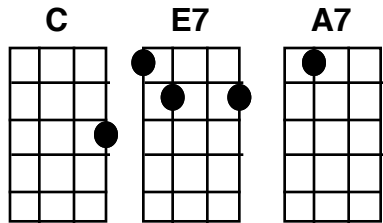

Oh, Lady Be Good

G C7 G G° D7
 Oh, sweet and love - ly la - dy, be good
G C G D7

Oh, lady, be good to me.

G C7 G G° D7
 I am so awf - ly mis - un - der - stood,
G C G

So lady be good to me.

C G
 Oh, please have some pi - ty;
E7 A7 D7
 I'm all a - lone in this big ci - ty. I tell you,

G C7 G G° D7
 I'm just a lone - some babe in the wood,
G C G D7 (G)

So lady, be good to me.

Ukulele

Baritone