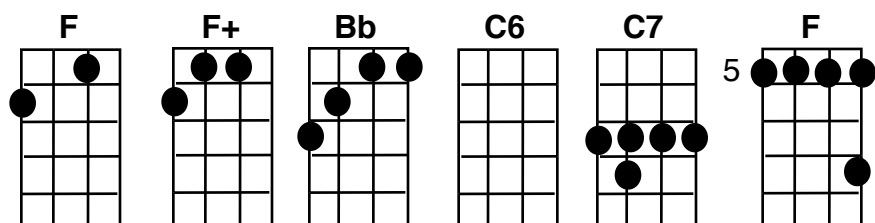

Moonlight Bay (1912)

(Soft and slow)

F
F+ Bb
F

We were sailing a-long On Moonlight Bay

F
C6 C7
F

We could hear the voices ringing, They seemed to say

F
F+ Bb
F

“You have stolen my heart “Now don’t go ‘way”

Bb F C7
F
(C7 F)

As we sang Love’s Old Sweet Song On Moonlight Bay.

Ukulele

Baritone