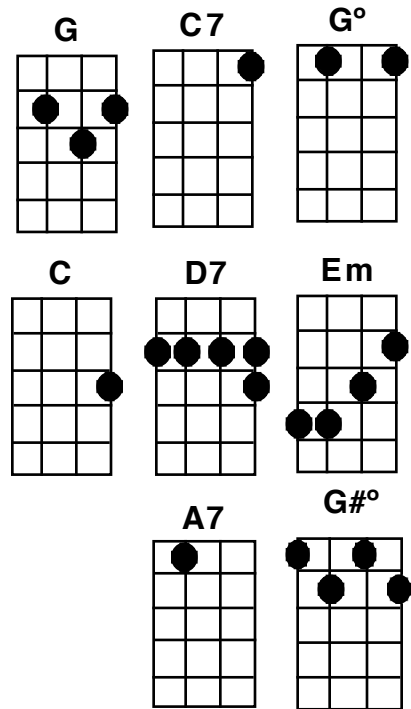

Oh, Lady Be Good

Ukulele

G **C7** **G**
 Oh, sweet and lovely lady be good
G° D7 **G** **C G D7**
 Oh, lady be good to me.
G **C7** **G**
 I am so awfly misunderstood
G° D7 **G D7 G**
 So lady be good to me.

C **D7** **C** **G** **D7** **Em**
 Oh, please have some pit - y
 A7 **D7**
 I'm all a - lone in this big cit - y
 G **C7** **G**
 I tell you I'm just a lonesome babe in the wood
G#° D7 **G C G D7 (G)**
 So lady be good to me.

Baritone

FANCIER VERSION:

G **C7** **G**
 Oh, sweet and lovely lady be good
G° D7 **G**
 Oh, lady be good to me.
G **C7** **G**
 I am so awfly misunderstood
G° D7 **G C G D7**
 So lady be good to me.

C **D7** **C** **G** **D7** **Em**
 Oh, please have some pit - y
 B+ **Em** **A7** **Am7** **D7** **Em**
 I'm all a - lone in this big cit - y
 Am7 **A7-5** **G** **C7** **G**
 I tell you I'm just a lonesome babe in the wood
G#° D7 **G C G D7 (G)**
 So lady be good to me.