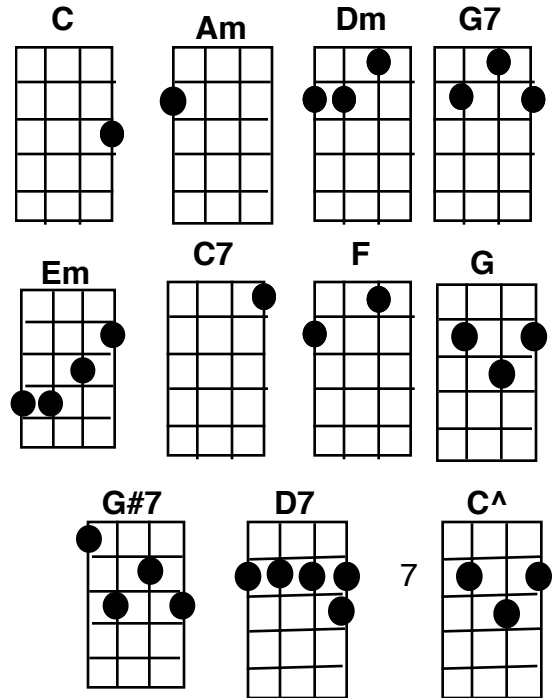

I Will

C Am Dm G7
 Who knows how long I've loved you?
C Am Em
 You know I love you still
C7 F G Am
 Will I wait a lonely lifetime?
C7 F G C Am Dm G7
 If you want me to, I will

C Am Dm G7
 For if I ever saw you
C Am Em
 I didn't catch your name
C7 F G Am
 But it never really matters
C7 F G C C7
 I will always feel the same

F G Am
 Love you forever and forever
F G C C7
 Love you with all my heart
F G Am
 Love you whenever we're together
D7 G
 Love you when we're apart

C Am Dm G7
 And when at last I find you
C Am Em
 Your song will fill the air
C7 F G AmF C
 Sing it loud so I can hear you
F G AmF C
 Make it easy to be near you
F G Am C
 For the things you do endear you to me
F G7 G#7 / G#7
 Ah you know I will
C^ / C^ / C / Am / Dm / G7 / C^ / C^!
 I will. La la la la la la

Ukulele

Baritone