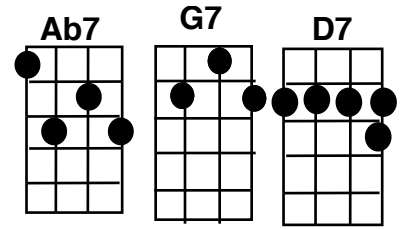

Your Cheatin' Heart (1952)

C C7 F
Your cheatin heart will make you weep
Ab7 G7 C
You'll cry and cry and try to sleep
G7 C C7 F
But sleep won't come the whole night through
Ab7 G7 C
Your cheatin heart will tell on you.

C7 F C
When tears come down like fallin' rain
D7 G7
You'll toss around and call my name
C C7 F
You'll walk the floor the way I do
Ab7 G7 C F C
Your cheatin heart will tell on you.

(instrumental break)

C C7 F
Your cheatin heart will pine some day
Ab7 G7 C
And crave the love you threw away
G7 C C7 F
The time will come when you'll be blue
Ab7 G7 C
Your cheatin heart will tell on you.

C7 F C
When tears come down like fallin' rain
D7 G7
You'll toss around and call my name
C C7 F
You'll walk the floor the way I do
Ab7 G7 C
Your cheatin heart will tell on you.

Ukulele