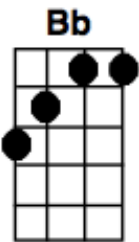

Why Don't You Love Me

F
Well, why don't you love me like you used to do
F C7
How come you treat me like a worn out shoe
F Bb
My hair's still curly and my eyes are still blue
F C7 F
Why don't you love me like you used to do
Bb C7 F
Ain't had no lovin' like a huggin' and a kissin in a long long while.
C7
We don't get nearer or further or closer than a county mile.
F
Why don't you spark me like you used to do
C7
And say sweet nothings like you used to coo
F Bb
I'm the same old trouble that you've always been thru
F C7 F
So, why don't you love me like you used to do.

F
Well, why don't you be just like you used to be
F C7
How come you find so many faults with me
F Bb
Some-body's changed so let me give you a clue
F C7 F
Why don't you love me like you used to do
Bb C7 F
Ain't had no lovin' like a huggin' and a kissin' in a long long while.
C7
We don't get nearer or further or closer than a country mile.
F
Why don't you say the things you used to say
C7
What makes you treat me like a piece of clay
F Bb
My hair's still curly and my eyes are still blue
F C7 F
why don't you love me like you used to do.

Ukulele