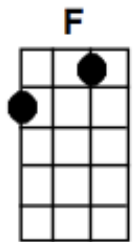

Why Don't You Love Me

F
Well, why don't you love me like you used to do
F C7
How come you treat me like a worn out shoe
F Bb
My hair's still curly and my eyes are still blue
F C7 F
Why don't you love me like you used to do
Bb C7 F
Ain't had no lovin' like a huggin' and a kissin in a long long while.
C7
We don't get nearer or further or closer than a county mile.
F
Why don't you spark me like you used to do
C7
And say sweet nothings like you used to coo
F Bb
I'm the same old trouble that you've always been thru
F C7 F
So, why don't you love me like you used to do.

F
Well, why don't you be just like you used to be
F C7
How come you find so many faults with me
F Bb
Some-body's changed so let me give you a clue
F C7 F
Why don't you love me like you used to do
Bb C7 F
Ain't had no lovin' like a huggin' and a kissin' in a long long while.
C7
We don't get nearer or further or closer than a country mile.
F
Why don't you say the things you used to say
C7
What makes you treat me like a piece of clay
F Bb
My hair's still curly and my eyes are still blue
F C7 F
why don't you love me like you used to do.

Ukulele