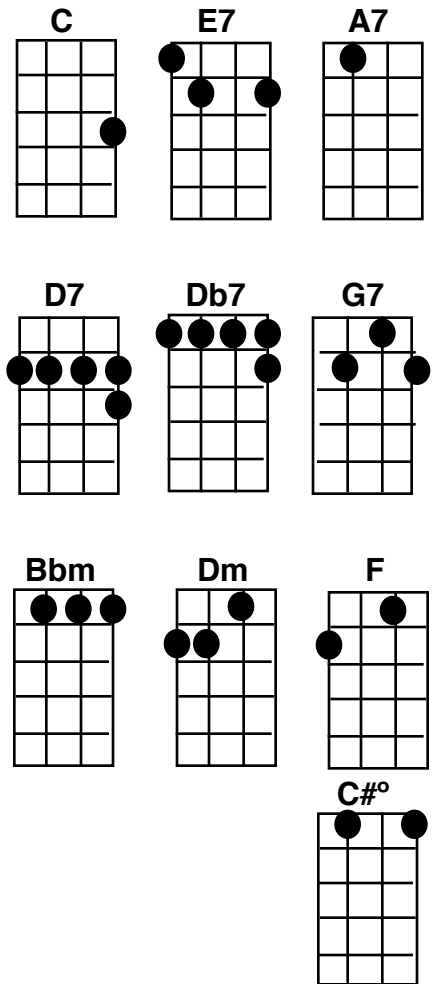

Shanty in Old Shanty Town

C E7 A7
 It's only a shanty in old chanty town
D7 Db7 D7
 The roof is so slanty it touches the ground
G7 Bbm G7
 But my tumbled-down shack
C A7
 By an old railroad track
D7 G7
 Like a millionaire's mansion is calling me back

C E7 A7
 I'd give up a palace if I were a king
D7 Db7 D7
 It's more than a palace it's my everything
F
 There's a queen waiting there
C E7 A7
 With a silvery crown
Dm G7 C
 In a shanty in old shanty town.

Ukulele

By the Light of the Silvery Moon

C D7
 By the light, of the silvery moon
G7
 I want to spoon,
C
 To my honey I'll croon
C#° G7
 Love's tune

C F A7 Dm
 Honeymoon, keep a shinin' in June
C
 Your silv'ry beams
G7 C
 Will bring love's dreams
A7 D7
 We'll be cuddling soon
G7 C F C
 By the silvery moon.