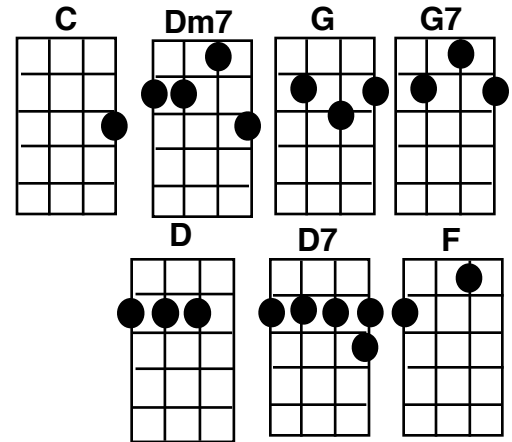

Round and Round

Ukulele

C
 Find a wheel and it goes round, round, round,
Dm7 G C G7 C
 As it skims along with a hap-py sound,
G7 C
 As it goes along the ground, ground, ground
Dm7 G C
 Till it leads you to the one you love.

C
 Then your love will hold you round, round, round
Dm7 G C G7 C
 In your heart's a song with a brand new sound,
G7 C
 And your head goes spinning round, round, round
Dm7 G C
 'Cause you've found what you've been dreamin' of.

F Dm7 C
 In the night you see the oval moon
Dm7 G7 C
 Going round and round in tune,
F Dm7 C
 And the ball of sun in the day
D D7 G G7
 Makes a girl and boy wanna say.

Baritone chords

C
 Find a ring and put it round, round, round,
Dm7 G C G7 C
 And with ties so strong that two hearts are bound,
G7 C
 Put it on the one you've found, found, found,
Dm7 G C
 For you know that this is really love.

G7 C G7 C
 Find a ring, put it on, **4 4 2 1 1 4 4 2 1 1 4!**
Dm7 G7 C Dm7 G7 C Dm7 G7 C
 For you know that this is really love, Really love, really love.