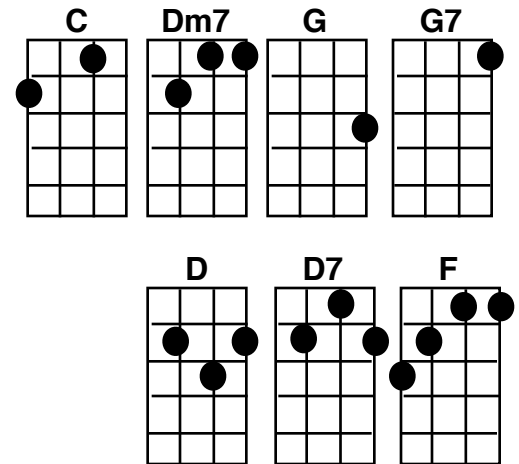

Round and Round

Ukulele

C
 Find a wheel and it goes round, round, round,
Dm7 G C G7 C
 As it skims along with a hap-py sound,
G7 C
 As it goes along the ground, ground, ground
Dm7 G C
 Till it leads you to the one you love.

C
 Then your love will hold you round, round, round
Dm7 G C G7 C
 In your heart's a song with a brand new sound,
G7 C
 And your head goes spinning round, round, round
Dm7 G C
 'Cause you've found what you've been dreamin' of.

F Dm7 C
 In the night you see the oval moon
Dm7 G7 C
 Going round and round in tune,
F Dm7 C
 And the ball of sun in the day
D D7 G G7
 Makes a girl and boy wanna say.

Baritone chords

C
 Find a ring and put it round, round, round,
Dm7 G C G7 C
 And with ties so strong that two hearts are bound,
G7 C
 Put it on the one you've found, found, found,
Dm7 G C
 For you know that this is really love.

G7 C G7 C
 Find a ring, put it on, **4 4 2 1 1 4 4 2 1 1 4!**
Dm7 G7 C Dm7 G7 C Dm7 G7 C
 For you know that this is really love, Really love, really love.