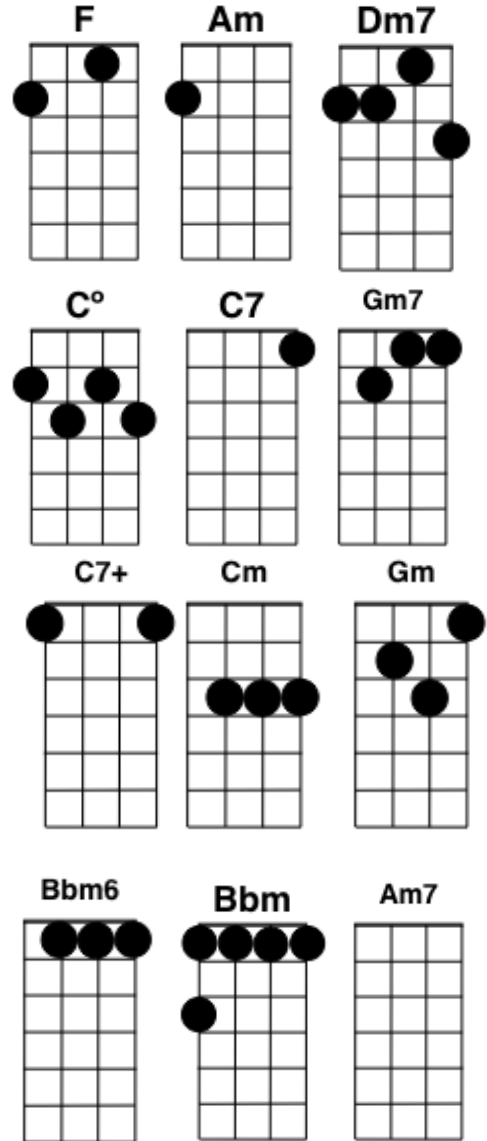

It's Been a Long, Long, Time

F **Am**
Just kiss me once, then kiss me twice,
Dm7
Then kiss me once again
C° C7
It's been a long, long time

Gm
Haven't felt like this, my dear,
Gm7 C7
Since can't remember when
Gm7 C7+ F
It's been a long, long time

F **Cm**
You'll never know how many dreams
D7
I dreamed about you
Gm Bbm6 Bbm C7
Or just how empty they all seemed without you

F **Am**
So kiss me once, then kiss me twice,
Am7 D7
Then kiss me once again
Gm7 C7 F (C°, C7...)
It's been a long, long time

Ukulele